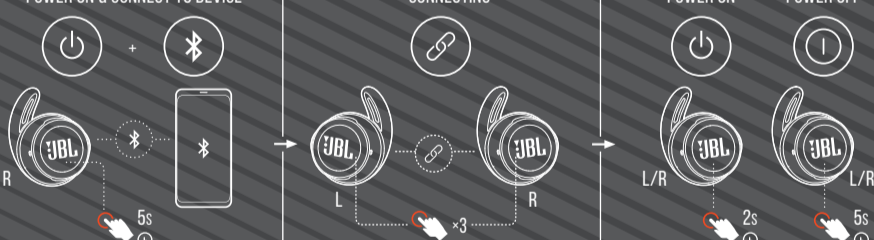

## POWER OFF

## MANUAL CONTROLS

POWER ON & CONNECT TO DEVICE

CONNECTING

POWER ON

POWER OFF