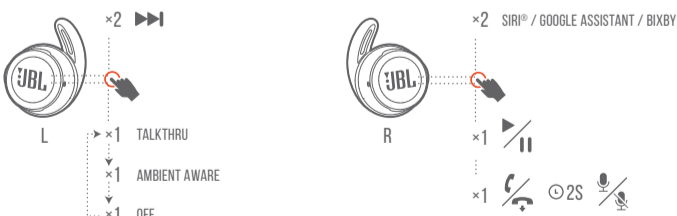

BUTTON COMMAND