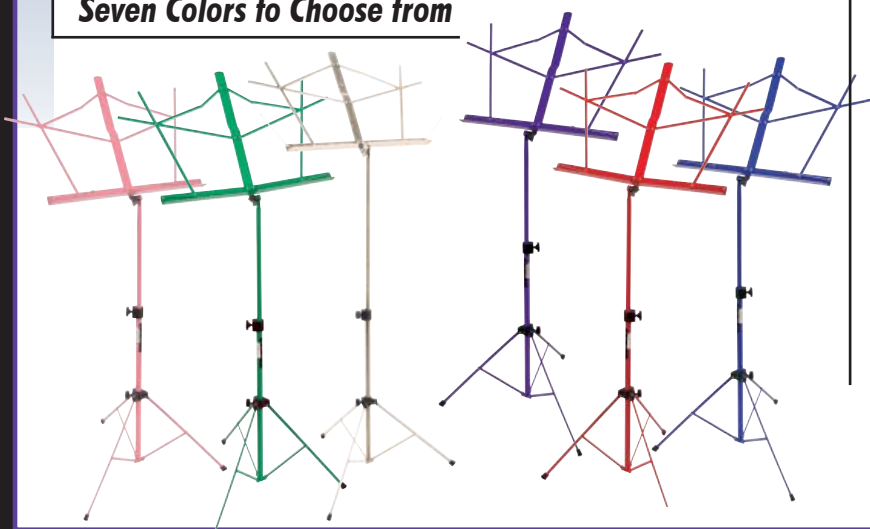

Seven Colors to Choose from

Stands for Every Member in the Band!

PRODUCT SPECIFICATIONS

- > **Stand Book Plate:** 9" foldable with 2" return lip
- > **Stand Height Adj.:** 26"-40"
- > **Stand Base Spread:** 18"-21"
- > **Bag Dimensions:** (l)23.75" x (w)6.22"

Black Stand w/ Bag

Model#: SM7122BB
Inv#: 11052

List Price: $26.99
Map Price: $14.95

Nickel Stand w/ Bag

Model#: SM7122NB
Inv#: 5101

List Price: $27.99
Map Price: $17.95

Color Stands w/ Bag

Model#: SM7122**B
**model # specified by color

List Price: $26.99
Map Price: $14.95

Model# Specified by Color

> SM7122DBB	Dark Blue	> SM7122PB	Purple
Inv#: 79311		Inv#: 48506	
> SM7122GRB	Green	> SM7122PKB	Pink
Inv#: 79314		Inv#: 79312	
> SM7122RB	Red		
Inv#: 48508			

Call The Music People today to place your order

1-800-289-8889

WEB: On-Stage.com | EMAIL: SalesOSS@MusicPeopleInc.com

On-Stage® is a registered trademark of The Music People, Inc. Prices and Specifications subject to change.

On-Stage Stands®